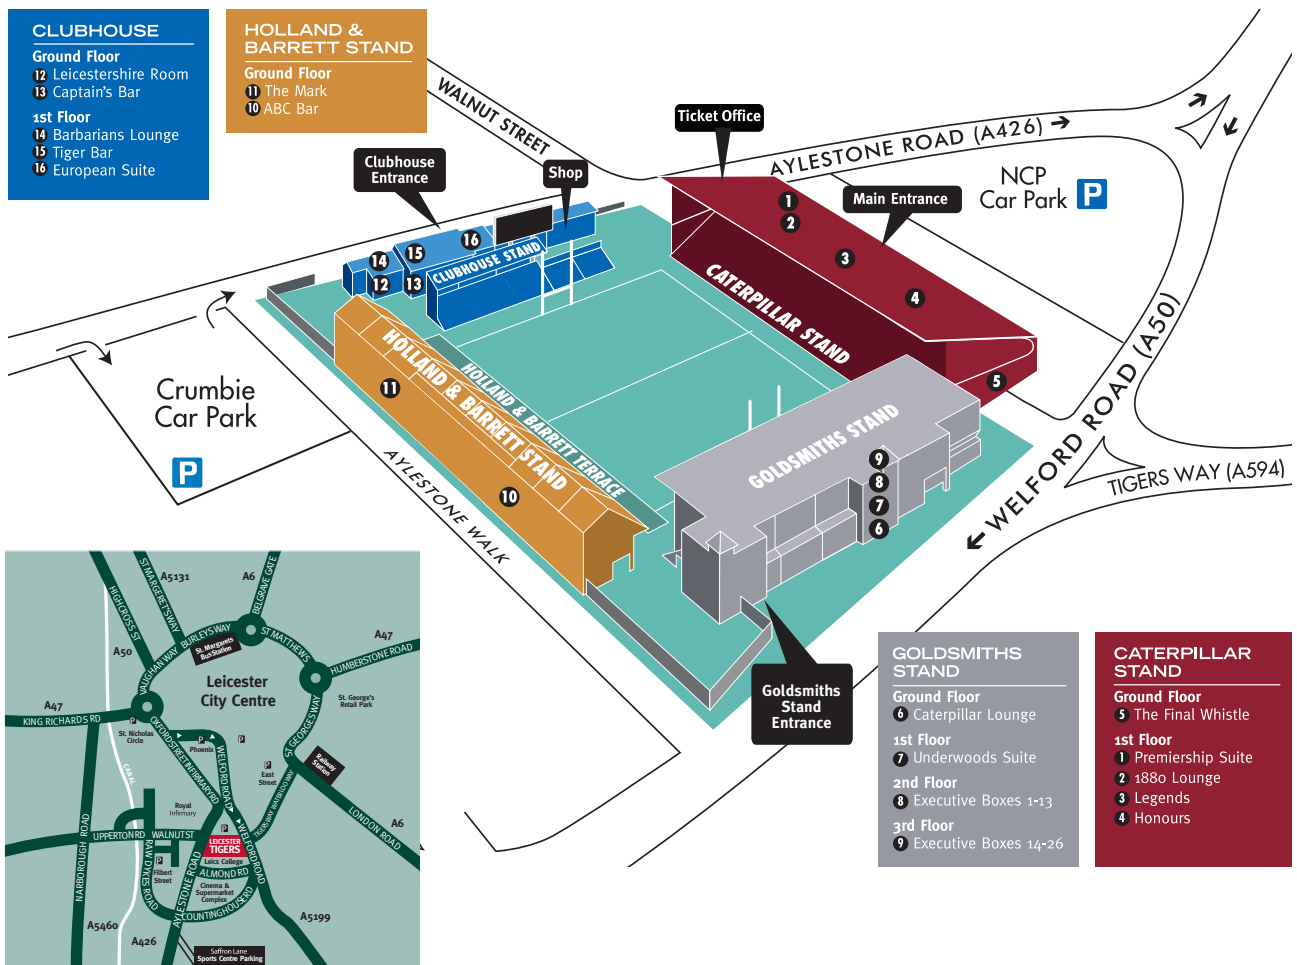

CONFERENCE & EVENTS

@WELFORD ROAD STADIUM
THE HOME OF LEICESTER TIGERS

How to find us

Getting Here By Rail

Leicester Mainline Station is a 10 minute walk from the stadium and operates a direct train service from London St Pancras and Birmingham New Street.

From A6 (South)

Follow the signs for the city centre, coming in via London Road. At the main set of lights opposite the entrance to the railway station (on the right), turn left on to Waterloo Way. The stadium is 1/2 mile further on.

Getting Here By Road

From M1 (North and South) and M69 (East)

Exit the motorway at junction 21 (M1). Follow the signs for the city centre via Narborough Road (A5460). After 3 miles, go under a railway bridge and at the crossroad junction with Upperton Road, turn right. Follow signs for the city centre. The stadium is 1/2 mile ahead.

From A47 (East)

Follow the signs for the city centre, coming in via Uppingham Road. At the St Georges Retail Park roundabout, take the second exit into St Georges Way (A594). Carry on past the Leicester Mercury offices on the right, and then filter off right into Waterloo Way just before the railway station. The stadium is 1/2 mile further on.